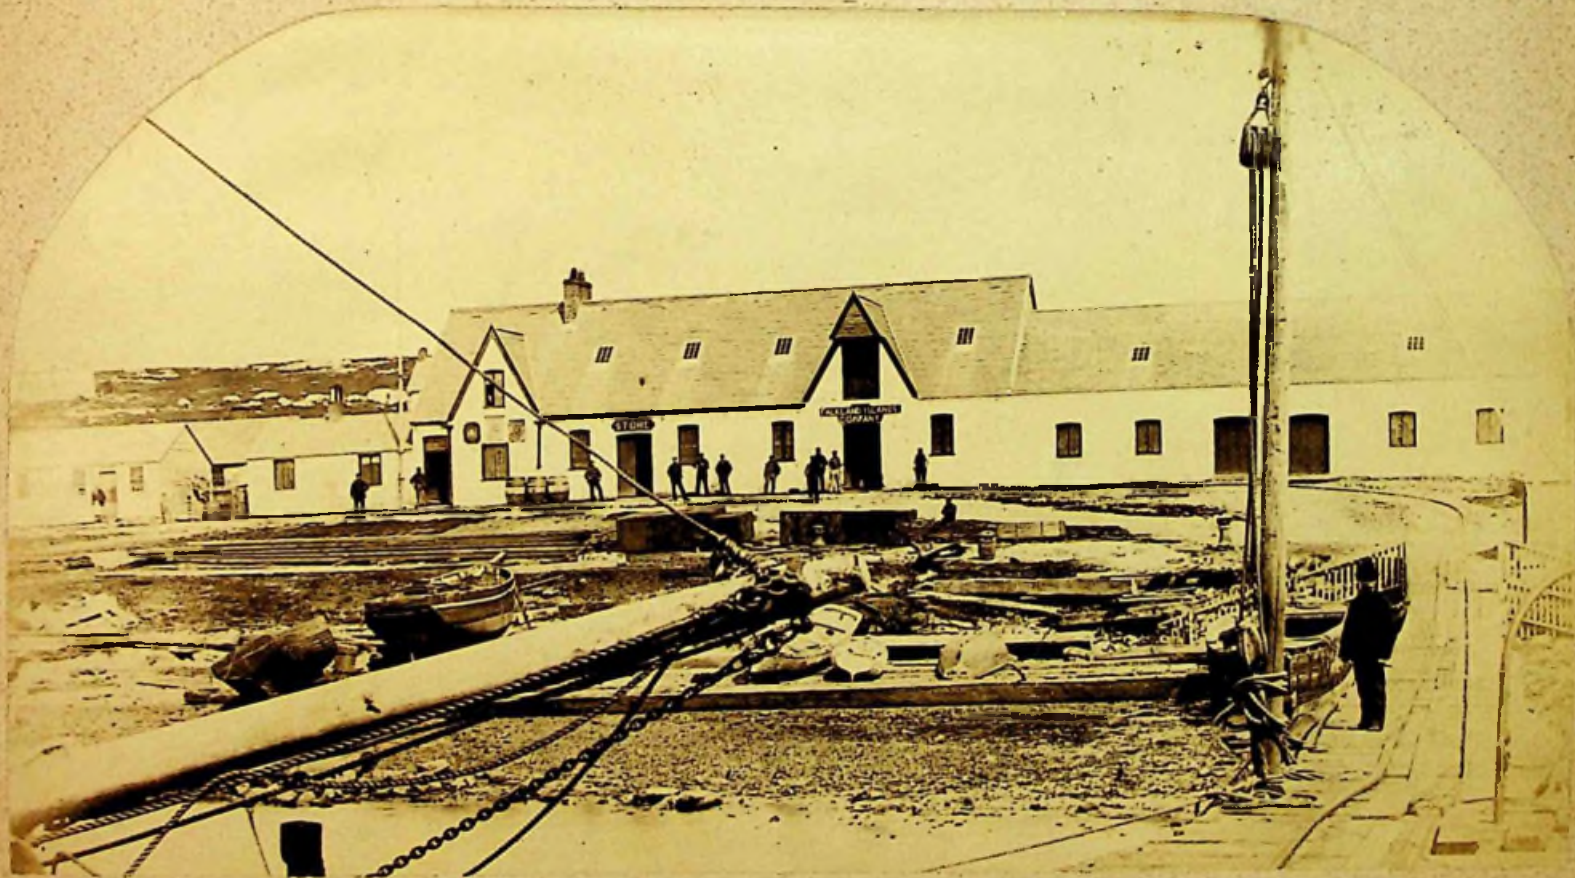

Yorkland Island by Store

PC-009-0014